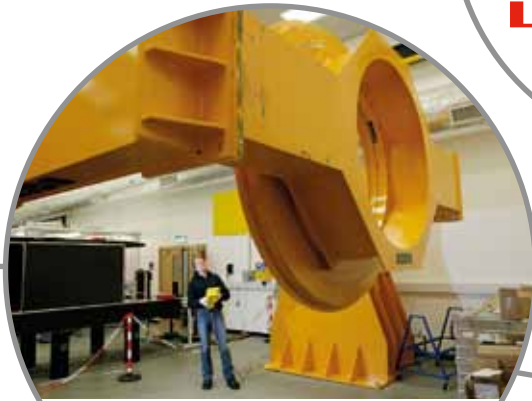

Durham University

Durham University's Centre for Advanced Instrumentation supplies projects such as the James Webb Space Telescope and the European Extremely Large Telescope. Durham University is in the QS world top 100 and 5th in the The Sunday Times Good University Guide, 2018